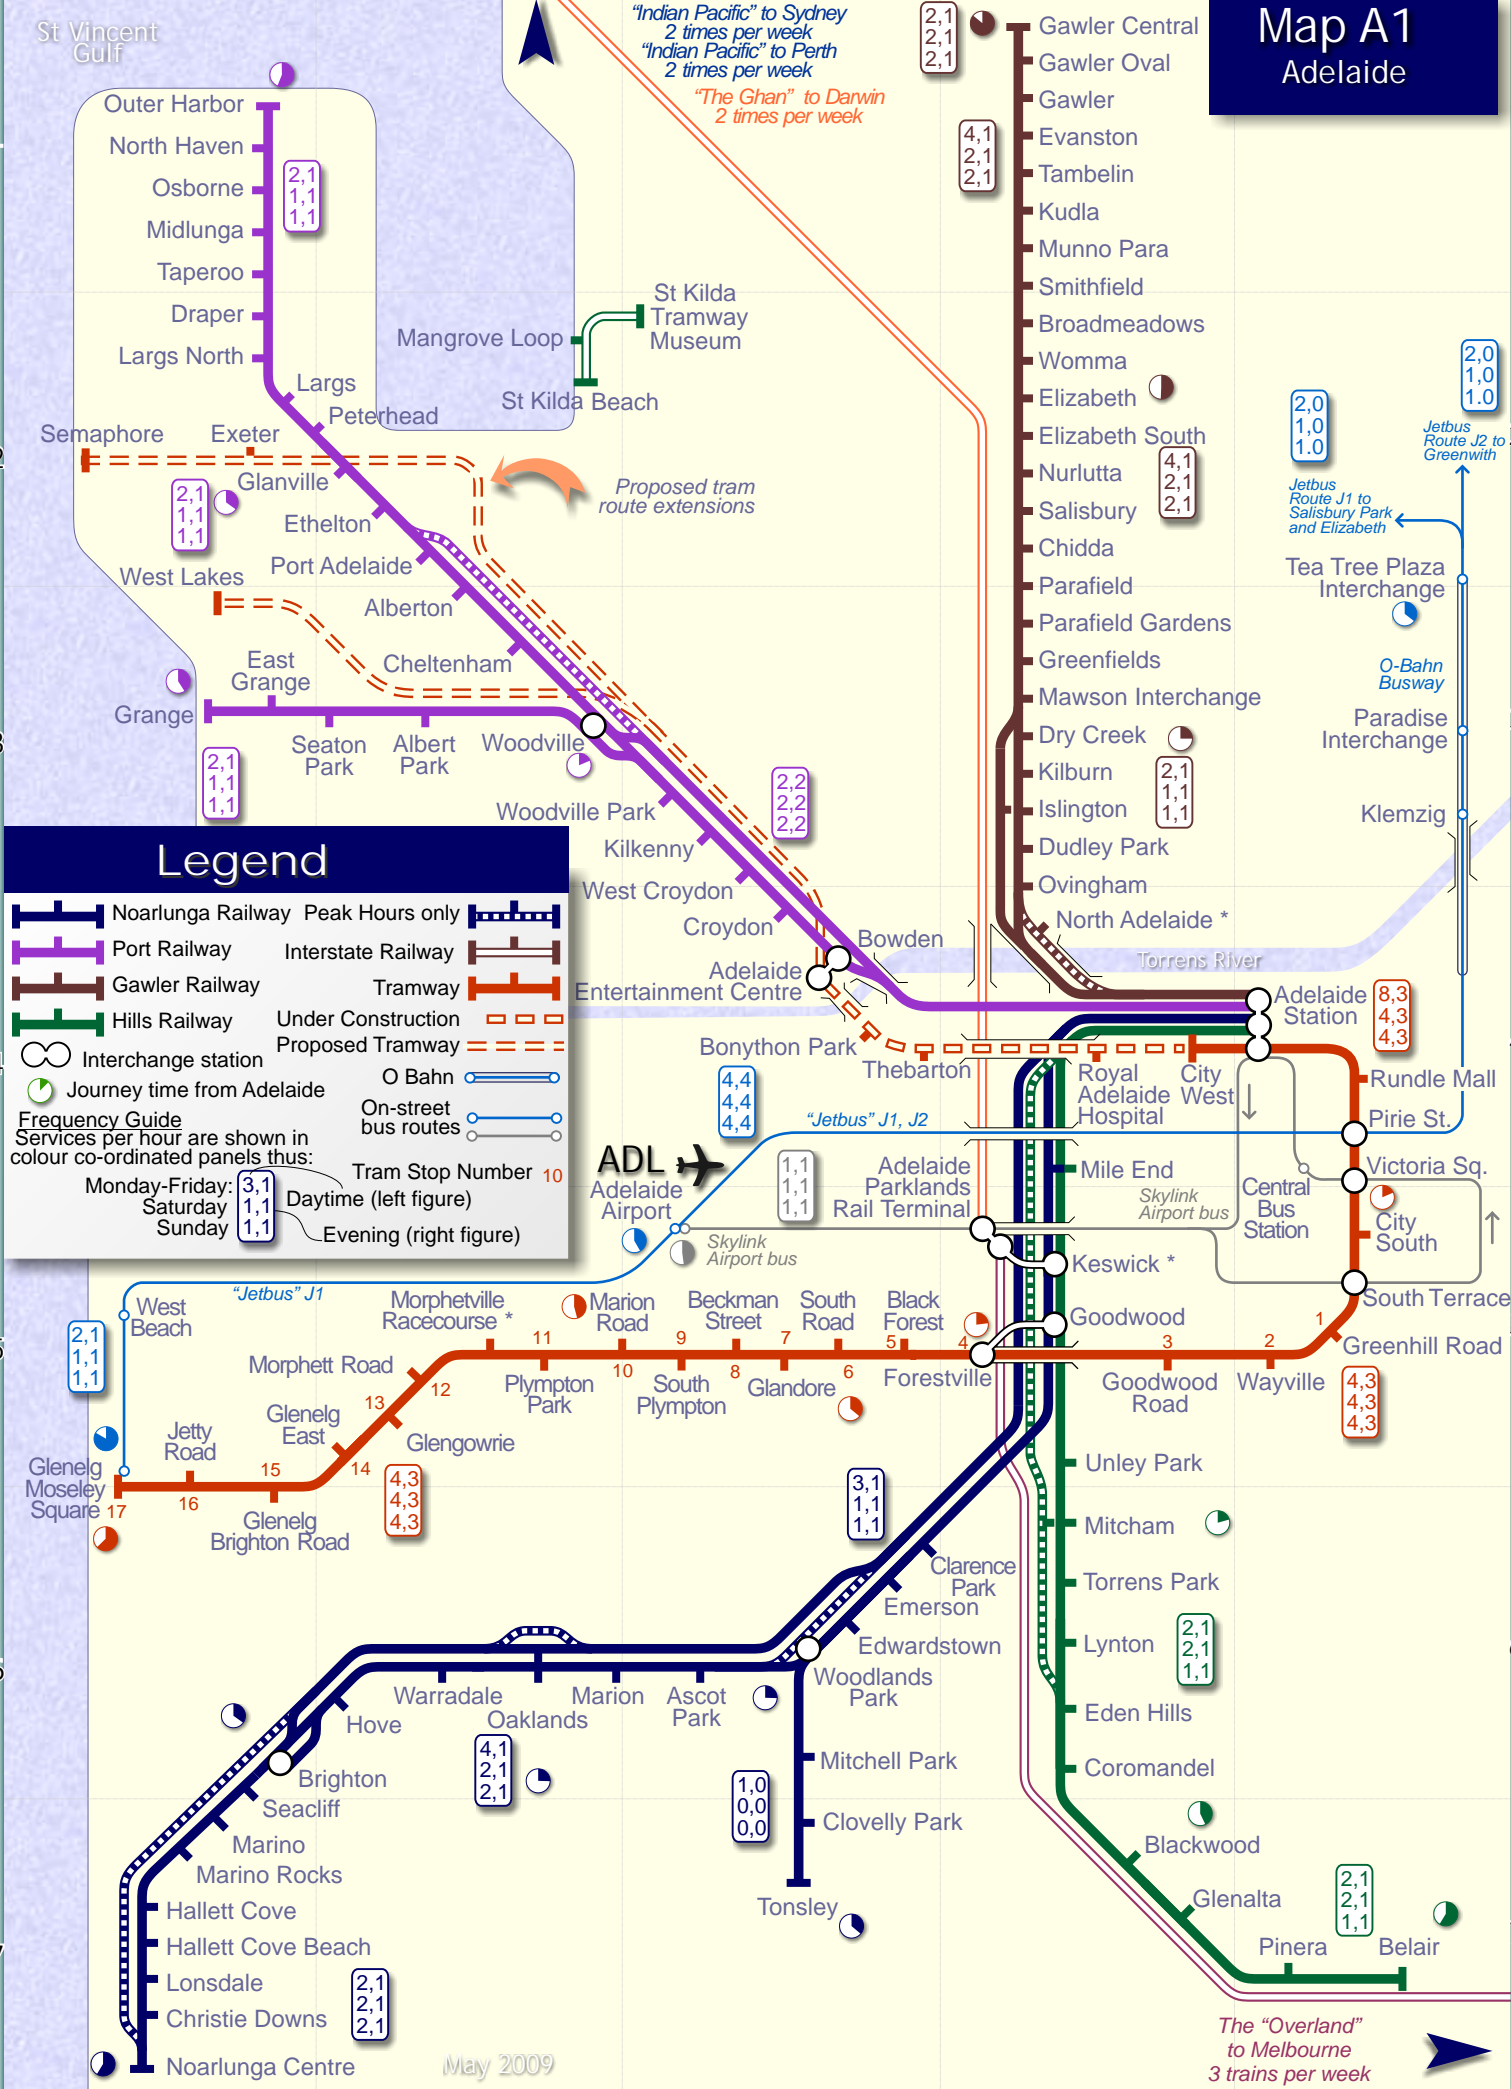

Map A1 Adelaide

Legend

	Noarlunga Railway	Peak Hours only		Port Railway	Interstate Railway
	Gawler Railway			Tramway	
	Hills Railway			Under Construction	
	Proposed Tramway			Interchange station	
	Jetbus			On-street bus routes	

Frequency Guide
 Services per hour are shown in colour co-ordinated panels thus:

Monday-Friday:	3,1	Daytime (left figure)
Saturday:	1,1	Evening (right figure)
Sunday:	1,1	

Tram Stop Number 10

May 2009

*The "Overland" to Melbourne
3 trains per week*